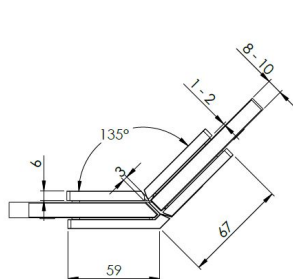

PRODUCT SHEET

Description:

Shower Hinge "Rio", 135DG, Black Finish, Glass/Glass, 8-10mm Glass Thickness, W/15 DG Angle Adjustment Function & 25DG, Return Function, Brass Material, Hidden Screws., Black Fiber Gaskets: 2 x 1mm & 2 x 2mm Thickness., Load Capacity Pr. Pair: 45kg

Item number:

15.23.892-4

Units	Box	Carton	HS Code	Barcode
Pcs.	1	10	8302100090	
				5704866501330

SISO A/S

Mileparken 11
DK-2740 Skovlunde
Denmark
VAT: 24786013

Phone +45 45 830 900

www.siso.dk
siso@siso.dk