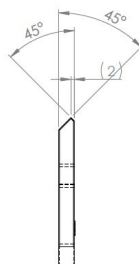

PRODUCT SHEET

Description:

Shower Hinge "Rio", 135DG, Black Finish, Glass/Glass, 8-10mm Glass Thickness, W/15 DG Angle Adjustment Function & 25DG, Return Function, Brass Material, Hidden Screws., Black Fiber Gaskets: 2 x 1mm & 2 x 2mm Thickness., Load Capacity Pr. Pair: 45kg

Item number:

15.23.892-4

Units	Box	Carton	HS Code	Barcode
Pcs.	1	10	8302100090	
				5704866501330

SISO A/S

Mileparken 11
DK-2740 Skovlunde
Denmark
VAT: 24786013

Phone +45 45 830 900

www.siso.dk
siso@siso.dk

Danske Bank
Nytorv Branch
Copenhagen
SWIFT: DABADKKK

Account no.
4180 3112 112936
IBAN Account
DK7230003112112936