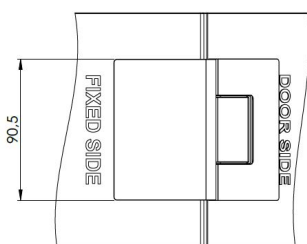

PRODUCT SHEET

Description:

Shower Hinge "Rio", 135DG, Black Finish, Glass/Glass, 8-10mm Glass Thickness, W/15 DG Angle Adjustment Function & 25DG, Return Function, Brass Material, Hidden Screws., Black Fiber Gaskets: 2 x 1mm & 2 x 2mm Thickness., Load Capacity Pr. Pair: 45kg

Item number:

15.23.892-4

Units	Box	Carton	HS Code	Barcode
Pcs.	1	10	8302100090	
				5704866501330

SISO A/S

Mileparken 11
DK-2740 Skovlunde
Denmark
VAT: 24786013

Phone +45 45 830 900

www.siso.dk
siso@siso.dk