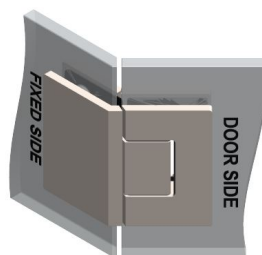

PRODUCT SHEET

Description:

Shower Hinge "Rio", 135DG, Black Finish, Glass/Glass, 8-10mm Glass Thickness, W/15 DG Angle Adjustment Function & 25DG, Return Function, Brass Material, Hidden Screws., Black Fiber Gaskets: 2 x 1mm & 2 x 2mm Thickness., Load Capacity Pr. Pair: 45kg

Item number:

15.23.892-4

Units	Box	Carton	HS Code	Barcode
Pcs.	1	10	8302100090	
				5704866501330

SISO A/S

Mileparken 11
DK-2740 Skovlunde
Denmark
VAT: 24786013

Phone +45 45 830 900

www.siso.dk
siso@siso.dk

Danske Bank
Nytorv Branch
Copenhagen
SWIFT: DABADKKK

Account no.
4180 3112 112936
IBAN Account
DK7230003112112936