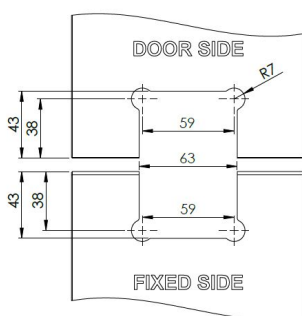

PRODUCT SHEET

Description:

Shower Hinge "Rio", 135DG, Black Finish, Glass/Glass, 8-10mm Glass Thickness, W/15 DG Angle Adjustment Function & 25DG, Return Function, Brass Material, Hidden Screws., Black Fiber Gaskets: 2 x 1mm & 2 x 2mm Thickness., Load Capacity Pr. Pair: 45kg

Item number:

15.23.892-4

Units	Box	Carton	HS Code	Barcode
Pcs.	1	10	8302100090	
				5704866501330

SISO A/S

Mileparken 11
DK-2740 Skovlunde
Denmark
VAT: 24786013

Phone +45 45 830 900

www.siso.dk
siso@siso.dk

Danske Bank
Nytorv Branch
Copenhagen
SWIFT: DABADKKK

Account no.
4180 3112 112936
IBAN Account
DK7230003112112936